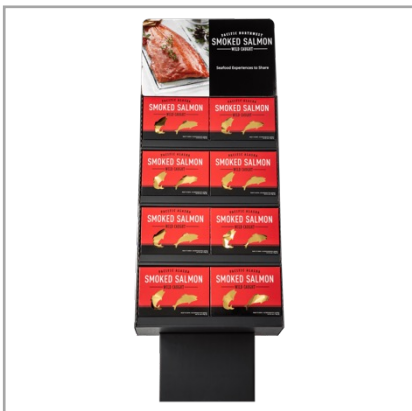

60324, Case pack: 12/6 oz
0 34507 60324 2
10034507603249
New! – Ready to Ship Fall, 2024

Smoked Sockeye Salmon Blue Fish

60175, Case pack: 12/6 oz
0 34507 60175 0
10034507601757

**Coho Merry Christmas
Wild Smoked Coho Salmon**
60142, Case pack: 12
0 34507 14006 8
10034507140065

Alaskan Smoked Sockeye Salmon
60065, Case pack: 12
0 34507 09272 5
10034507092722

Contact: Wholesale Sales
wholesale@seabear.com
Seabear.com/wholesale
800-454-0023

Seattle/Sasquatch Mixed Display
60200, Case pack: 48/6 oz
0 34507 16100 1, 0 34507 14005 1
00034507602009

Seattle Skyline Smoked Sockeye
60138, Case pack: 12/6 oz
0 34507 16100 1
10034507161008

Sasquatch Approved Smoked Salmon
60144, Case pack: 12/6 oz
0 34507 14005 1
10034507140058

Pacific Alaska Smoked Salmon Display
60055-DS48, Case pack: 48/6 oz
0 34507 09202 2
30034507092023