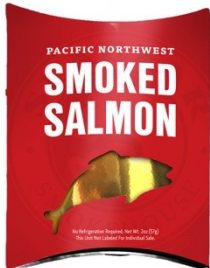

Smoked Alaskan King Salmon
60093, Case pack: 12/6 oz
0 34507 08902 2
10034507089029

Smoked Alaskan Pink Salmon
60069, Case pack: 12/6 oz
0 34507 00882 5
10034507008822

Copper River Smoked Sockeye

A Pacific Northwest Gift Giving Tradition

Holiday 2024 Limited Offering
Ready to ship Fall, 2024

*Final packaging may differ slightly.

Copper River Smoked Sockeye Salmon

60087, Case pack: 12/6 oz
0 34507 60087 6
1003450760087 3

Smoked Sockeye Salmon 2 Fish

60323, Case pack: 12/6 oz
0 34507 60323 5
10034507603232

Pillow Pack - Smoked Sockeye Salmon

60321, Case pack: 30/2 oz
0 34507 60321 1
10034507603218

Smoked Pink Salmon Sea Skyline

60166, Case pack: 12/6 oz
0 34507 16122 3
10034507161220