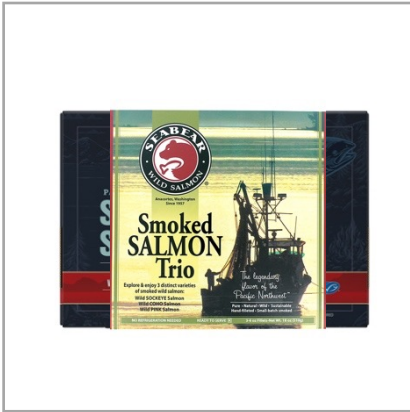

WHOLESALE CATALOG

2024

Seabear Wholesale Sales. 800-454-0023, wholesale@seabear.com, Seabear.com/wholesale

Sustainable source wild salmon with
no dyes, no color added, and no refrigeration required.

Smoked Salmon Trio
60016, Case pack: 4/18 oz
0 34507 03004 8
10034507030045

Smoked Alaskan Coho Salmon
60325, Case pack: 12/6 oz
0 34507 60325 9
10034507603256

Contact: Wholesale Sales
wholesale@seabear.com
Seabear.com/wholesale
800-454-0023

Smoked Alaskan Sockeye Salmon
60133, Case pack: 6/1 lb
0 34507 02161 9
10034507021616

Smoked Alaskan King Salmon
60081, Case pack: 6/1 lb
0 34507 08962 6
10034507089623

Smoked Alaskan Pink Salmon
60070, Case pack: 6/1 lb
0 34507 06882 9
10034507068826

Smoked Alaskan Sockeye Salmon
60134, Case pack: 12/6 oz
0 34507 00012 6
10034507000123