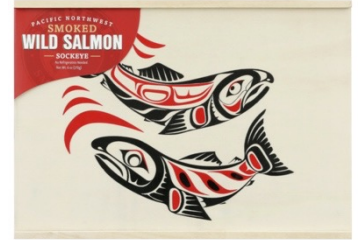

Smoked Alaskan King Salmon
60093, Case pack: 12/6 oz
0 34507 08902 2
10034507089029

Smoked Alaskan Pink Salmon
60069, Case pack: 12/6 oz
0 34507 00882 5
10034507008822

Copper River Smoked Sockeye

A Pacific Northwest Gift Giving Tradition

Holiday 2024 Limited Offering
Ready to ship Fall, 2024

*Final packaging may differ slightly.

Copper River Smoked Sockeye Salmon

60087, Case pack: 12/6 oz
0 34507 60087 6
1003450760087 3

Smoked Sockeye Salmon 2 Fish