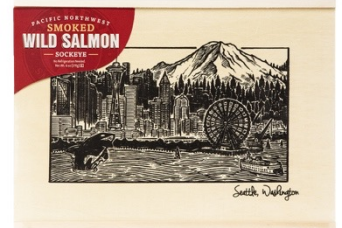

Holiday 2024 Limited Offering
Ready to ship Fall, 2024

*Final packaging may differ slightly.

Copper River Smoked Sockeye Salmon

60087, Case pack: 12/6 oz
0 34507 60087 6
1003450760087 3

Smoked Sockeye Salmon 2 Fish

60323, Case pack: 12/6 oz
0 34507 60323 5
10034507603232

Pillow Pack - Smoked Sockeye Salmon

60321, Case pack: 30/2 oz
0 34507 60321 1
10034507603218

Smoked Pink Salmon Sea Skyline

60166, Case pack: 12/6 oz
0 34507 16122 3
10034507161220

Smoked Sockeye Salmon Sea Skyline

60168-SEA, Case pack: 12/6 oz
0 34507 16142 1
10034507161428

Pillow Pack – Smoked Wild Salmon

60171, Case pack: 30/2 oz
Not Labeled for Re-sell
00034507099991

Smoked Pink Salmon 1 Fish