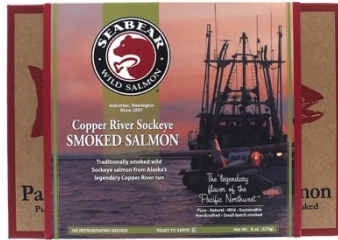

Smoked Alaskan King Salmon
60081, Case pack: 6/1 lb
0 34507 08962 6
10034507089623

Smoked Alaskan Pink Salmon
60070, Case pack: 6/1 lb
0 34507 06882 9
10034507068826

Smoked Alaskan Sockeye Salmon
60134, Case pack: 12/6 oz
0 34507 00012 6
10034507000123

Smoked Alaskan King Salmon
60093, Case pack: 12/6 oz
0 34507 08902 2
10034507089029

Smoked Alaskan Pink Salmon
60069, Case pack: 12/6 oz
0 34507 00882 5
10034507008822

Copper River Smoked Sockeye

A Pacific Northwest Gift Giving Tradition

Holiday 2024 Limited Offering
Ready to ship Fall, 2024

*Final packaging may differ slightly.

Copper River Smoked Sockeye Salmon

60087, Case pack: 12/6 oz
0 34507 60087 6
1003450760087 3

Smoked Sockeye Salmon 2 Fish

60323, Case pack: 12/6 oz
0 34507 60323 5
10034507603232

Pillow Pack - Smoked Sockeye Salmon

60321, Case pack: 30/2 oz
0 34507 60321 1
10034507603218

Smoked Pink Salmon Sea Skyline

60166, Case pack: 12/6 oz
0 34507 16122 3
10034507161220